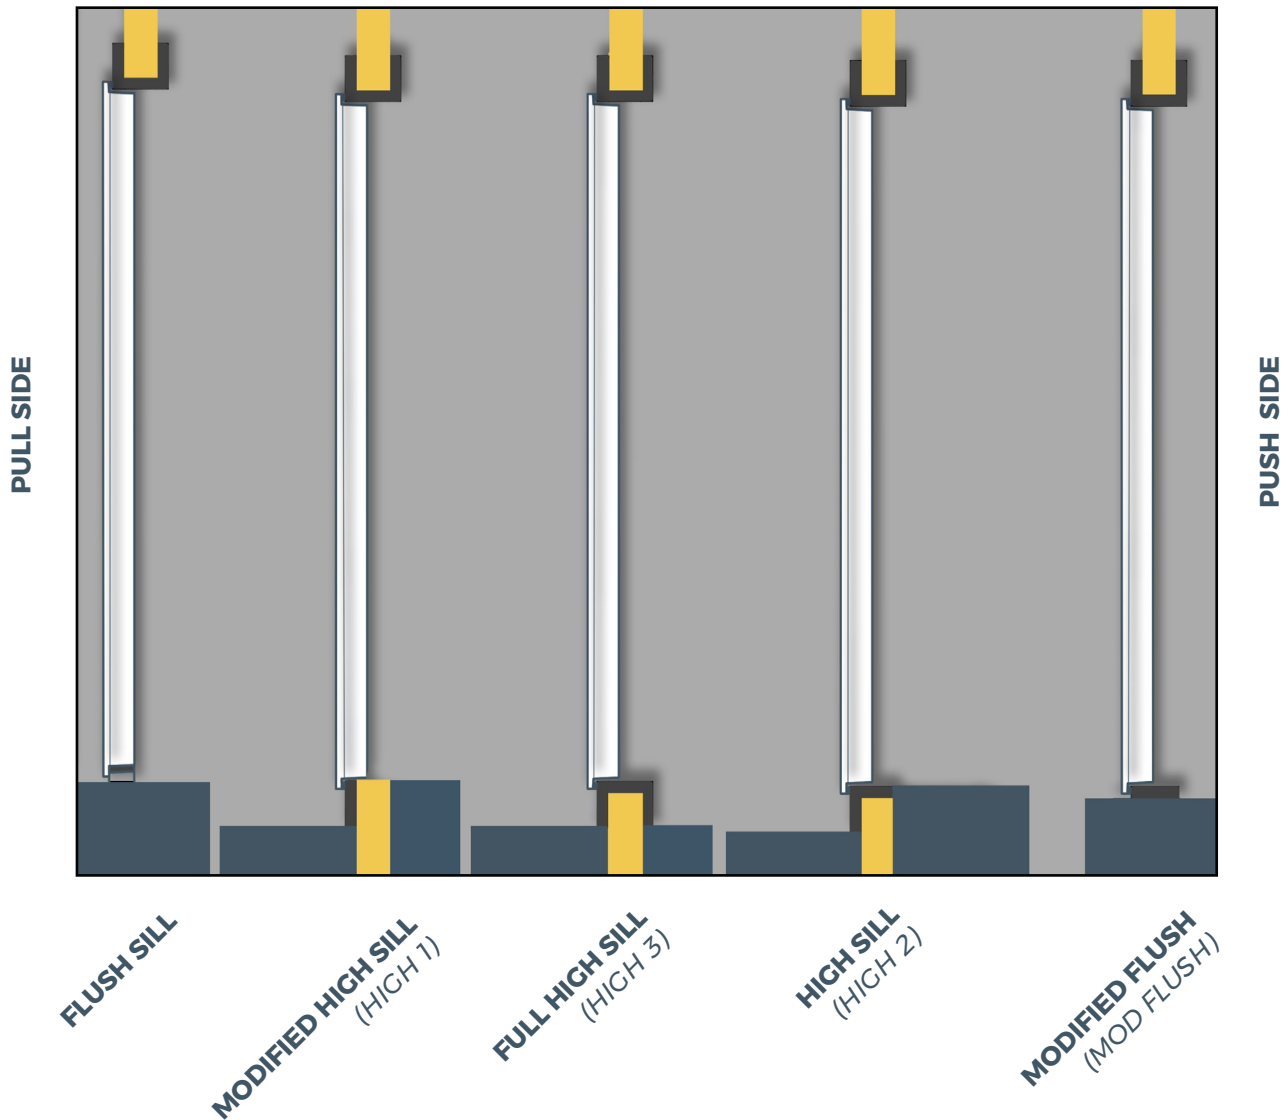

# WALK-IN STYLE INFITTING COOLER/FREEZER DOOR SILLS

*There are five ways to create a sill for a walk-in style cooler or freezer door. If you need help or have questions, please call your friendly account manager.*

**THERE IS NO EQUAL**