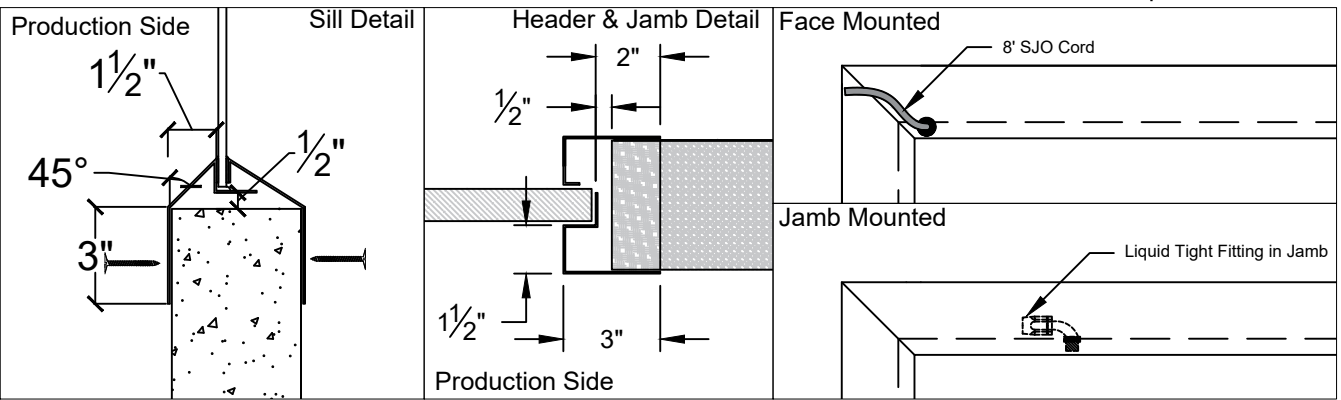

Glazing Type:

1" Clear, 120V Heated Tempered Insulated Glass

Heated Connections Options:

- Face Mounted
- Jamb Mounted

	Warm Side	Cold Side
Temperature	°F	°F
Washdown	<input type="checkbox"/> Yes <input type="checkbox"/> No	<input type="checkbox"/> Yes <input type="checkbox"/> No
Safety Film	<input type="checkbox"/> Yes <input type="checkbox"/> No	<input type="checkbox"/> Yes <input type="checkbox"/> No

Wall Thickness: _____

USDA Compliant: Yes

USP 797 + 800 Compliant: Yes

Heated Connections Options

SHOP DRAWINGS NOT APPROVED IN 30 DAYS ARE SUBJECT TO REPRICING & SURCHARGES

Approved Approved, as noted

Signature: _____