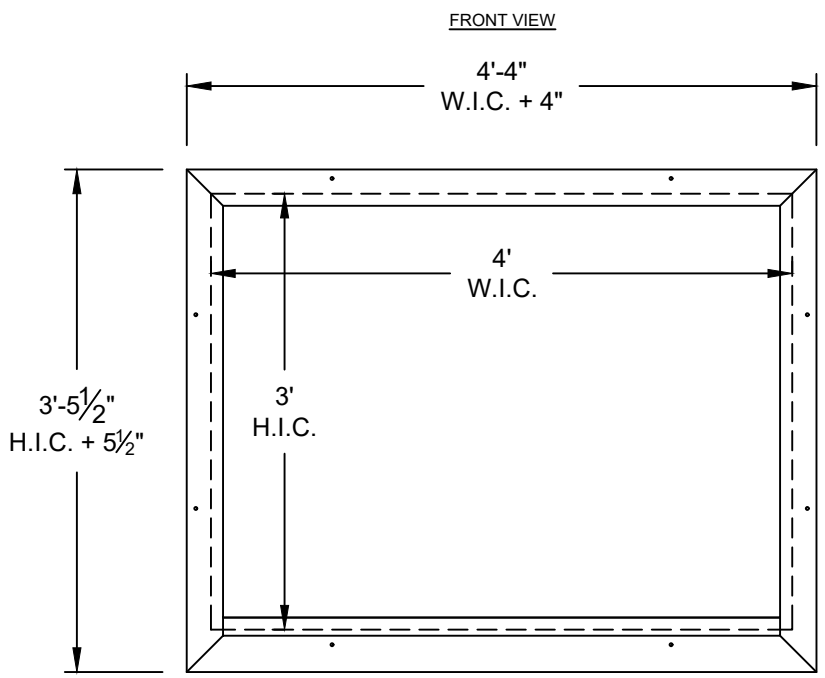

Heated Window

WEILAND DOORS SPLIT JAMB HEATED STAINLESS STEEL WINDOW

Window		W.I.C.	4' 0"
Quantity		H.I.C.	3' 0"
Wall Type		Frame Throat	

Heated Window Details

Frame Type:

16 ga. 304-4 Stainless Steel, Split Jamb, Thermally Broken, Squared Jambs & Header, W/ Sloped Sill on Both Sides (45° Slope Sill on Front Trim)

Glazing Type:

1" Clear, 120V Heated Tempered Insulated Glass

Heated Connections Options:

- Face Mounted
- Jamb Mounted

	Warm Side	Cold Side
Temperature	°F	°F
Washdown	<input type="checkbox"/> Yes <input type="checkbox"/> No	<input type="checkbox"/> Yes <input type="checkbox"/> No
Safety Film	<input type="checkbox"/> Yes <input type="checkbox"/> No	<input type="checkbox"/> Yes <input type="checkbox"/> No

Wall Thickness: _____

USDA Compliant: Yes

USP 797 + 800 Compliant: Yes

Heated Connections Options

SHOP DRAWINGS NOT APPROVED IN 30 DAYS ARE SUBJECT TO REPRICING & SURCHARGES

Approved Approved, as noted

Signature: _____