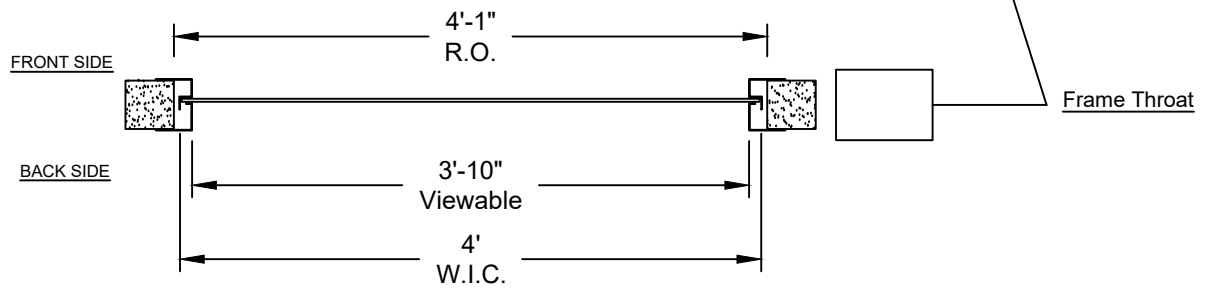

Heated Window

WEILAND DOORS SPLIT JAMB HEATED STAINLESS STEEL WINDOW

Window		W.I.C.	4' 0"
Quantity		H.I.C.	3' 0"
Wall Type		Frame Throat	

Heated Window Details

Frame Type:

16 ga. 304-4 Stainless Steel, Split Jamb, Thermally Broken, Squared Jambs & Header, W/ Sloped Sill on Both Sides (45° Slope Sill on Front Trim)

Glazing Type:

1" Clear, 120V Heated Tempered Insulated Glass

Heated Connections Options:

- Face Mounted
- Jamb Mounted

	Warm Side	Cold Side
Temperature	°F	°F
Washdown	<input type="checkbox"/> Yes <input type="checkbox"/> No	<input type="checkbox"/> Yes <input type="checkbox"/> No
Safety Film	<input type="checkbox"/> Yes <input type="checkbox"/> No	<input type="checkbox"/> Yes <input type="checkbox"/> No

Wall Thickness: _____

USDA Compliant: Yes

USP 797 + 800 Compliant: Yes

Heated Connections Options

SHOP DRAWINGS NOT APPROVED IN 30 DAYS ARE SUBJECT TO REPRICING & SURCHARGES

Approved Approved, as noted

Signature: _____