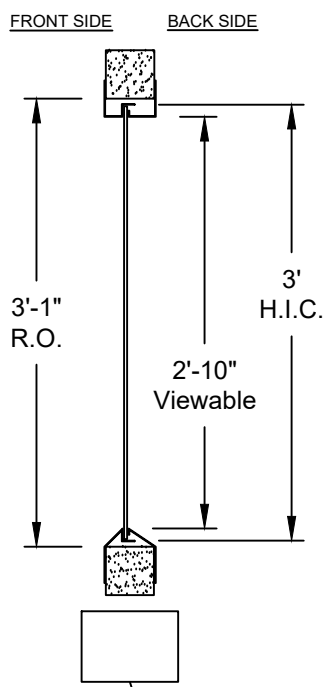

Heated Window

WEILAND DOORS SPLIT JAMB HEATED STAINLESS STEEL WINDOW

Window		W.I.C.	4' 0"
Quantity		H.I.C.	3' 0"
Wall Type		Frame Throat	

Heated Window Details

Frame Type:

16 ga. 304-4 Stainless Steel, Split Jamb, Thermally Broken, Squared Jambs & Header, W/ Sloped Sill on Both Sides (45° Slope Sill on Front Trim)

Glazing Type:

1" Clear, 120V Heated Tempered Insulated Glass

Heated Connections Options:

- Face Mounted
- Jamb Mounted

	Warm Side	Cold Side
Temperature	°F	°F
Washdown	<input type="checkbox"/> Yes <input type="checkbox"/> No	<input type="checkbox"/> Yes <input type="checkbox"/> No
Safety Film	<input type="checkbox"/> Yes <input type="checkbox"/> No	<input type="checkbox"/> Yes <input type="checkbox"/> No

Wall Thickness: _____

USDA Compliant: Yes

USP 797 + 800 Compliant: Yes

Heated Connections Options

SHOP DRAWINGS NOT APPROVED IN 30 DAYS ARE SUBJECT TO REPRICING & SURCHARGES

Approved Approved, as noted

Signature: _____