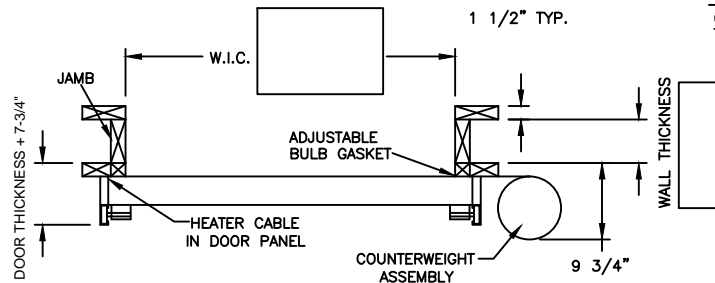

Customer & PO # \_\_\_\_\_

BUCK OPENING WITH JAMBS  
 W.I.C. + 4"  
 H.I.C. + 2"

BUCK OPENING WITHOUT JAMBS  
 W.I.C. + 0"  
 H.I.C. + 0"

CHANGES, REMARKS, ETC. \_\_\_\_\_

# WEILAND POWER VERTICAL SLIDE DOOR

DOOR NO.	DOOR QUANTITY	DOOR SIZE:	W.I.C.
<input type="text"/>	<input type="text"/>		<input type="text"/>
			H.I.C.
			<input type="text"/>

- DOOR PANEL: F.I.P. POLYURETHANE INSULATION CORE
  - 3" Thick Door
  - 4" Thick Door
  - 5" Thick Door
  - 6" Thick Door
- COOLER  FREEZER  INDUSTRIAL
- DOOR
  - MOLDED FIBERGLASS (WHITE) \_\_\_\_\_
  - WHITE STUCCO EMBOSSED GALV. \_\_\_\_\_
  - MILL FINISH GALV. \_\_\_\_\_
  - STAINLESS STEEL \_\_\_\_\_
- DOOR CASEMENTS
  - WHITE STUCCO EMBOSSED GALV. \_\_\_\_\_
  - MILL FIN. GALV. \_\_\_\_\_
  - STAINLESS STEEL \_\_\_\_\_
- DOOR TRIM
  - GALVANIZED STEEL \_\_\_\_\_
  - STAINLESS STEEL \_\_\_\_\_
- OPTIONS
  - HEATER CABLE-FREEZER DOOR (4 SIDES) \_\_\_\_\_
  - JAMBS \_\_\_\_\_
  - JAMB DEPTH \_\_\_\_\_
  - INSIDE TRIM (1 1/2" X 5 1/2" STD.) \_\_\_\_\_
  - MIRRORED IMAGE HEADER \_\_\_\_\_
  - VERTICAL END SUPPORTS \_\_\_\_\_
  - KICK PLATE \_\_\_\_\_
  - GALVANIZED STEEL  STAINLESS STEEL
  - STD. HEIGHT 12"  18"  24"  36"
  - ONE SIDE  TWO SIDES
  - LOCKING DEVICE \_\_\_\_\_
  - VISION PANEL (12" x 18" x 1/2") \_\_\_\_\_
  - INSULATED GLASS  POLYCARBONATE
  - HEATED
  - U.S.D.A. APPROVAL \_\_\_\_\_
- POWER OPERATOR - 1/2HP,480V,3PHASE NEMA4
  - OPTIONS:
    - PULL CORD CONTROL \_\_\_\_\_
    - ONE SIDE  BOTH SIDES  HEATED
    - PUSH BUTTON CONTROL \_\_\_\_\_
    - RADIO CONTROLLED \_\_\_\_\_
    - PHOTO CELL OPEN CLOSE \_\_\_\_\_
    - PARTIAL OPENING CONTROL \_\_\_\_\_
    - CLOSING SIGNAL WARNING CONTROL \_\_\_\_\_
    - ELECTRIC INTERLOCK \_\_\_\_\_
    - HEATED CONTROL BOX \_\_\_\_\_
    - TIME DELAY CLOSE \_\_\_\_\_
    - LOOP DETECTOR SYSTEM \_\_\_\_\_