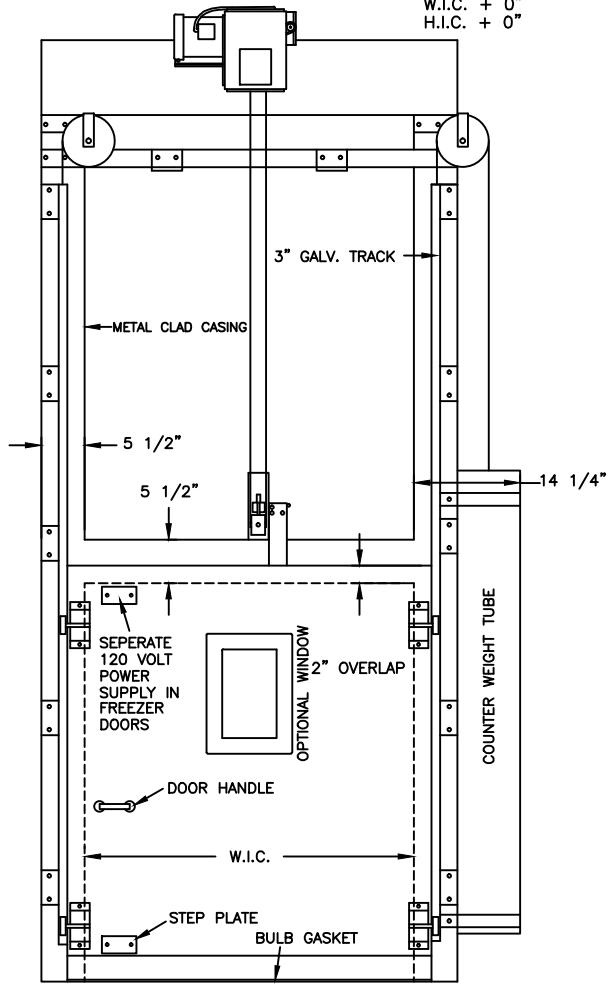

Customer & PO # \_\_\_\_\_

BUCK OPENING WITH JAMBS  
 W.I.C. + 4"  
 H.I.C. + 2"

BUCK OPENING WITHOUT JAMBS  
 W.I.C. + 0"  
 H.I.C. + 0"

CHANGES, REMARKS, ETC. \_\_\_\_\_

# WEILAND POWER VERTICAL SLIDE DOOR

DOOR NO.	DOOR QUANTITY	DOOR SIZE:	W.I.C.
<input type="text"/>	<input type="text"/>		<input type="text"/>
			H.I.C.
			<input type="text"/>

- DOOR PANEL: F.I.P. POLYURETHANE INSULATION CORE
  - 3" Thick Door
  - 4" Thick Door
  - 5" Thick Door
  - 6" Thick Door
- COOLER  FREEZER  INDUSTRIAL
- DOOR
  - MOLDED FIBERGLASS (WHITE) \_\_\_\_\_
  - WHITE STUCCO EMBOSSED GALV. \_\_\_\_\_
  - MILL FINISH GALV. \_\_\_\_\_
  - STAINLESS STEEL \_\_\_\_\_
- DOOR CASEMENTS
  - WHITE STUCCO EMBOSSED GALV. \_\_\_\_\_
  - MILL FIN. GALV. \_\_\_\_\_
  - STAINLESS STEEL \_\_\_\_\_
- DOOR TRIM
  - GALVANIZED STEEL \_\_\_\_\_
  - STAINLESS STEEL \_\_\_\_\_
- OPTIONS
  - HEATER CABLE-FREEZER DOOR (4 SIDES) \_\_\_\_\_
  - JAMBS \_\_\_\_\_
  - JAMB DEPTH \_\_\_\_\_
  - INSIDE TRIM (1 1/2" X 5 1/2" STD.) \_\_\_\_\_
  - MIRRORED IMAGE HEADER \_\_\_\_\_
  - VERTICAL END SUPPORTS \_\_\_\_\_
  - KICK PLATE \_\_\_\_\_
  - GALVANIZED STEEL  STAINLESS STEEL
  - STD. HEIGHT 12"  18"  24"  36"
  - ONE SIDE  TWO SIDES
  - LOCKING DEVICE \_\_\_\_\_
  - VISION PANEL (12" x 18" x 1/2") \_\_\_\_\_
  - INSULATED GLASS  POLYCARBONATE
  - HEATED
  - U.S.D.A. APPROVAL \_\_\_\_\_
- POWER OPERATOR - 1/2HP,480V,3PHASE NEMA4
  - OPTIONS:
    - PULL CORD CONTROL \_\_\_\_\_
    - ONE SIDE  BOTH SIDES  HEATED
    - PUSH BUTTON CONTROL \_\_\_\_\_
    - RADIO CONTROLLED \_\_\_\_\_
    - PHOTO CELL OPEN CLOSE \_\_\_\_\_
    - PARTIAL OPENING CONTROL \_\_\_\_\_
    - CLOSING SIGNAL WARNING CONTROL \_\_\_\_\_
    - ELECTRIC INTERLOCK \_\_\_\_\_
    - HEATED CONTROL BOX \_\_\_\_\_
    - TIME DELAY CLOSE \_\_\_\_\_
    - LOOP DETECTOR SYSTEM \_\_\_\_\_