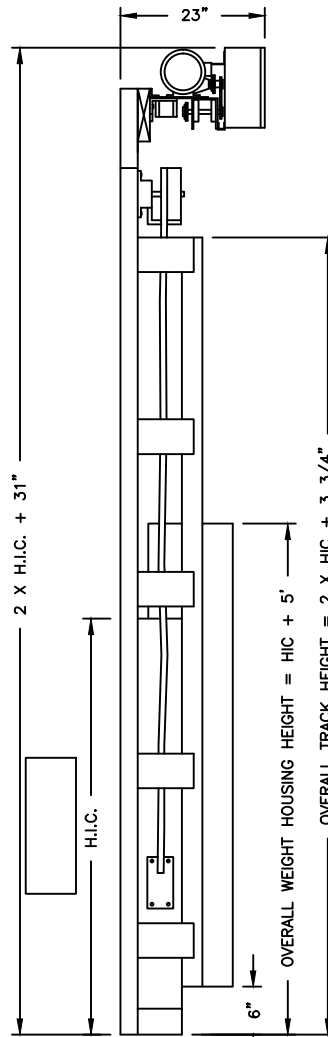

Customer & PO # \_\_\_\_\_

BUCK OPENING WITH JAMBS  
 W.I.C. + 4"  
 H.I.C. + 2"

BUCK OPENING WITHOUT JAMBS  
 W.I.C. + 0"  
 H.I.C. + 0"

CHANGES, REMARKS, ETC. \_\_\_\_\_

# WEILAND POWER VERTICAL SLIDE DOOR

DOOR NO.	DOOR QUANTITY	DOOR SIZE:	W.I.C.
<input type="text"/>	<input type="text"/>		<input type="text"/>
			H.I.C.
			<input type="text"/>

- DOOR PANEL: F.I.P. POLYURETHANE INSULATION CORE
  - 3" Thick Door
  - 4" Thick Door
  - 5" Thick Door
  - 6" Thick Door
- COOLER  FREEZER  INDUSTRIAL
- DOOR
  - MOLDED FIBERGLASS (WHITE) \_\_\_\_\_
  - WHITE STUCCO EMBOSSED GALV. \_\_\_\_\_
  - MILL FINISH GALV. \_\_\_\_\_
  - STAINLESS STEEL \_\_\_\_\_
- DOOR CASEMENTS
  - WHITE STUCCO EMBOSSED GALV. \_\_\_\_\_
  - MILL FIN. GALV. \_\_\_\_\_
  - STAINLESS STEEL \_\_\_\_\_
- DOOR TRIM
  - GALVANIZED STEEL \_\_\_\_\_
  - STAINLESS STEEL \_\_\_\_\_
- OPTIONS
  - HEATER CABLE-FREEZER DOOR (4 SIDES) \_\_\_\_\_
  - JAMBS \_\_\_\_\_
  - JAMB DEPTH \_\_\_\_\_
  - INSIDE TRIM (1 1/2" X 5 1/2" STD.) \_\_\_\_\_
  - MIRRORED IMAGE HEADER \_\_\_\_\_
  - VERTICAL END SUPPORTS \_\_\_\_\_
  - KICK PLATE \_\_\_\_\_
  - GALVANIZED STEEL  STAINLESS STEEL
  - STD. HEIGHT 12"  18"  24"  36"
  - ONE SIDE  TWO SIDES
  - LOCKING DEVICE \_\_\_\_\_
  - VISION PANEL (12" x 18" x 1/2") \_\_\_\_\_
  - INSULATED GLASS  POLYCARBONATE
  - HEATED
  - U.S.D.A. APPROVAL \_\_\_\_\_
- POWER OPERATOR - 1/2HP,480V,3PHASE NEMA4
  - OPTIONS:
    - PULL CORD CONTROL \_\_\_\_\_
    - ONE SIDE  BOTH SIDES  HEATED
    - PUSH BUTTON CONTROL \_\_\_\_\_
    - RADIO CONTROLLED \_\_\_\_\_
    - PHOTO CELL OPEN CLOSE \_\_\_\_\_
    - PARTIAL OPENING CONTROL \_\_\_\_\_
    - CLOSING SIGNAL WARNING CONTROL \_\_\_\_\_
    - ELECTRIC INTERLOCK \_\_\_\_\_
    - HEATED CONTROL BOX \_\_\_\_\_
    - TIME DELAY CLOSE \_\_\_\_\_
    - LOOP DETECTOR SYSTEM \_\_\_\_\_