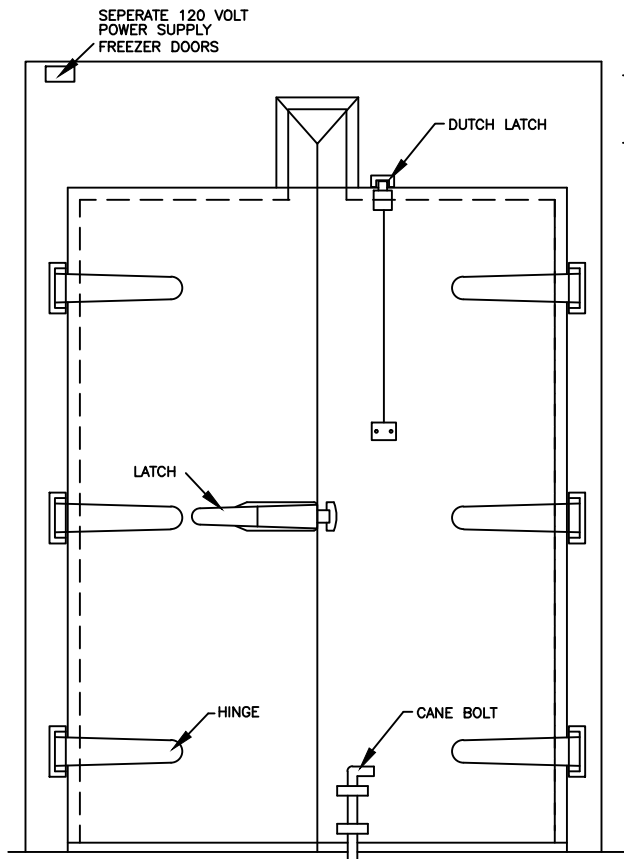

WEILAND DOUBLE INFIT TRACK DOOR

Customer & PO# _____

W.I.C.

DOOR NO. DOOR QUANTITY DOOR SIZE: H.I.C.
 TOP-OF-RAIL

SWING: LEFT HAND (SHOWN) RIGHT HAND (MIRROR IMAGE)
 ACTIVE ACTIVE

1. DOOR PANEL: F.I.P. POLYURETHANE INSULATION CORE
 - 3" Thick Door _____
 - 4" Thick Door _____
 - 5" Thick Door _____
 - 6" Thick Door _____
- COOLER FREEZER INDUSTRIAL
2. DOOR
 - MOLDED FIBERGLASS (WHITE) _____
 - WHITE STUCCO EMBOSSED GALV. _____
 - MILL FINISH GALV. _____
 - STAINLESS STEEL _____
3. DOOR CASEMENTS
 - WHITE STUCCO EMBOSSED GALV. _____
 - MILL FIN. GALV. _____
 - STAINLESS STEEL _____
4. DOOR TRIM
 - GALVANIZED STEEL _____
 - STAINLESS STEEL _____
5. OPTIONS
 - HEATER CABLE-FREEZER DOOR (4 SIDES) _____
 - JAMBS _____
 - JAMB DEPTH _____
 - INSIDE TRIM (1 1/2" X 5 1/2" STD.) _____
 - SILL OPTION 1 (HIGH SILL) _____
 - SILL OPTION 2 (THRESHOLD WITH SWEEP) _____
 - KICK PLATE _____
 - GALVANIZED STEEL STAINLESS STEEL
 - STD. HEIGHT 12" 18" 24" 36"
 - ONE SIDE TWO SIDES
 - LOCKING DEVICE _____
 - VISION PANEL (1/2" INSULATED GLASS) _____
 - (1/2" POLYCARBONATE) _____
 - SIZE 12" X 18" HEATED
 - HYDRAULIC CLOSER _____
 - SPRING TENSION BARREL CLOSER _____
 - PANIC BAR WITH EXTERIOR ACCESS _____
 - PANIC BAR WITHOUT EXTERIOR ACCESS _____
 - U.S.D.A. APPROVAL _____

BUCK OPENING WITH JAMBS
 W.I.C. + 4"
 H.I.C. + 2"
 BUCK OPENING WITHOUT JAMBS
 W.I.C. + 0"
 H.I.C. + 0"

CHANGES, REMARKS, ETC. _____

WEILAND INFITTING HINGED DOORS include door panel, casings covered with 26 ga. metal in any of several coverings which include mill finished galvanized steel, aluminum, or stainless steel, F.I.P. polyurethane insulation core, vinyl gaskets, hinges and latch have corrosion resistant coatings, all exposed seams sealed, padlock provided with safety release, 120 volt self regulating heater cable in freezer doors.