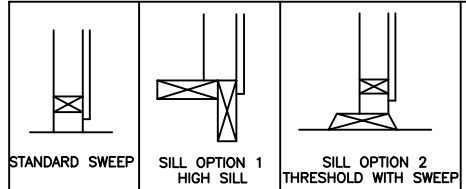

WEILAND DOUBLE INFIT TRACK DOOR

Customer & PO# _____

W.I.C.

DOOR NO. DOOR QUANTITY DOOR SIZE: H.I.C.
 TOP-OF-RAIL

SWING: LEFT HAND (SHOWN) RIGHT HAND (MIRROR IMAGE)
 ACTIVE ACTIVE

1. DOOR PANEL: F.I.P. POLYURETHANE INSULATION CORE
 - 3" Thick Door _____
 - 4" Thick Door _____
 - 5" Thick Door _____
 - 6" Thick Door _____
- COOLER FREEZER INDUSTRIAL
2. DOOR
 - MOLDED FIBERGLASS (WHITE) _____
 - WHITE STUCCO EMBOSSED GALV. _____
 - MILL FINISH GALV. _____
 - STAINLESS STEEL _____
3. DOOR CASEMENTS
 - WHITE STUCCO EMBOSSED GALV. _____
 - MILL FIN. GALV. _____
 - STAINLESS STEEL _____
4. DOOR TRIM
 - GALVANIZED STEEL _____
 - STAINLESS STEEL _____
5. OPTIONS
 - HEATER CABLE-FREEZER DOOR (4 SIDES) _____
 - JAMBS _____
 - JAMB DEPTH _____
 - INSIDE TRIM (1 1/2" X 5 1/2" STD.) _____
 - SILL OPTION 1 (HIGH SILL) _____
 - SILL OPTION 2 (THRESHOLD WITH SWEEP) _____
 - KICK PLATE _____
 - GALVANIZED STEEL STAINLESS STEEL
 - STD. HEIGHT 12" 18" 24" 36"
 - ONE SIDE TWO SIDES
 - LOCKING DEVICE _____
 - VISION PANEL (1/2" INSULATED GLASS) _____
 - (1/2" POLYCARBONATE) _____
 - SIZE 12" X 18" HEATED
 - HYDRAULIC CLOSER _____
 - SPRING TENSION BARREL CLOSER _____
 - PANIC BAR WITH EXTERIOR ACCESS _____
 - PANIC BAR WITHOUT EXTERIOR ACCESS _____
 - U.S.D.A. APPROVAL _____

BUCK OPENING WITH JAMBS
 W.I.C. + 4"
 H.I.C. + 2"
 BUCK OPENING WITHOUT JAMBS
 W.I.C. + 0"
 H.I.C. + 0"

CHANGES, REMARKS, ETC. _____

WEILAND INFITTING HINGED DOORS include door panel, casings covered with 26 ga. metal in any of several coverings which include mill finished galvanized steel, aluminum, or stainless steel, F.I.P. polyurethane insulation core, vinyl gaskets, hinges and latch have corrosion resistant coatings, all exposed seams sealed, padlock provided with safety release, 120 volt self regulating heater cable in freezer doors.