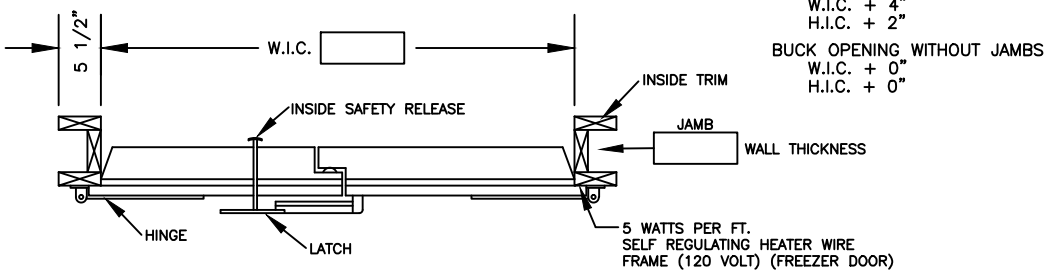

WEILAND DOUBLE INFIT TRACK DOOR

Customer & PO# _____

W.I.C.

DOOR NO. DOOR QUANTITY DOOR SIZE: H.I.C.
 TOP-OF-RAIL

SWING: LEFT HAND (SHOWN) RIGHT HAND (MIRROR IMAGE)
 ACTIVE ACTIVE

1. DOOR PANEL: F.I.P. POLYURETHANE INSULATION CORE
 - 3" Thick Door _____
 - 4" Thick Door _____
 - 5" Thick Door _____
 - 6" Thick Door _____
- COOLER FREEZER INDUSTRIAL
2. DOOR
 - MOLDED FIBERGLASS (WHITE) _____
 - WHITE STUCCO EMBOSSED GALV. _____
 - MILL FINISH GALV. _____
 - STAINLESS STEEL _____
3. DOOR CASEMENTS
 - WHITE STUCCO EMBOSSED GALV. _____
 - MILL FIN. GALV. _____
 - STAINLESS STEEL _____
4. DOOR TRIM
 - GALVANIZED STEEL _____
 - STAINLESS STEEL _____
5. OPTIONS
 - HEATER CABLE-FREEZER DOOR (4 SIDES) _____
 - JAMBS _____
 - JAMB DEPTH _____
 - INSIDE TRIM (1 1/2" X 5 1/2" STD.) _____
 - SILL OPTION 1 (HIGH SILL) _____
 - SILL OPTION 2 (THRESHOLD WITH SWEEP) _____
 - KICK PLATE _____
 - GALVANIZED STEEL STAINLESS STEEL
 - STD. HEIGHT 12" 18" 24" 36"
 - ONE SIDE TWO SIDES
 - LOCKING DEVICE _____
 - VISION PANEL (1/2" INSULATED GLASS) _____
 - (1/2" POLYCARBONATE) _____
 - SIZE 12" X 18" HEATED
 - HYDRAULIC CLOSER _____
 - SPRING TENSION BARREL CLOSER _____
 - PANIC BAR WITH EXTERIOR ACCESS _____
 - PANIC BAR WITHOUT EXTERIOR ACCESS _____
 - U.S.D.A. APPROVAL _____

BUCK OPENING WITH JAMBS
 W.I.C. + 4"
 H.I.C. + 2"
 BUCK OPENING WITHOUT JAMBS
 W.I.C. + 0"
 H.I.C. + 0"

CHANGES, REMARKS, ETC. _____

WEILAND INFITTING HINGED DOORS include door panel, casings covered with 26 ga. metal in any of several coverings which include mill finished galvanized steel, aluminum, or stainless steel, F.I.P. polyurethane insulation core, vinyl gaskets, hinges and latch have corrosion resistant coatings, all exposed seams sealed, padlock provided with safety release, 120 volt self regulating heater cable in freezer doors.