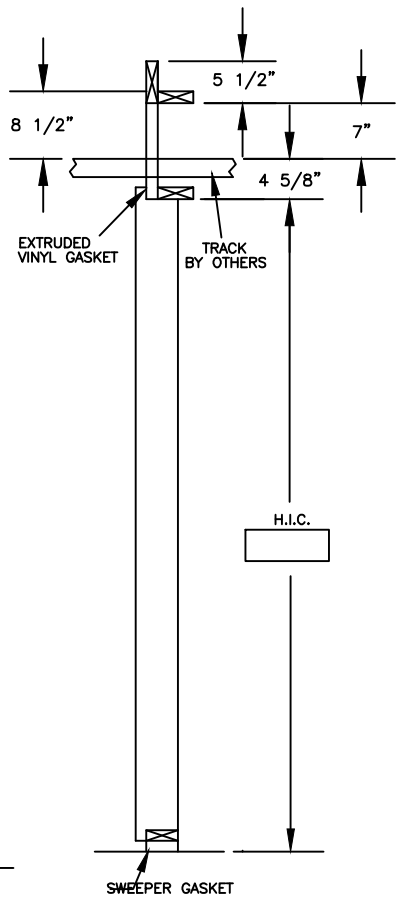

WEILAND DOUBLE INFIT TRACK DOOR

Customer & PO# _____

W.I.C.

DOOR NO. DOOR QUANTITY DOOR SIZE: H.I.C.
 TOP-OF-RAIL

SWING: LEFT HAND (SHOWN) RIGHT HAND (MIRROR IMAGE)
 ACTIVE ACTIVE

1. DOOR PANEL: F.I.P. POLYURETHANE INSULATION CORE
 - 3" Thick Door _____
 - 4" Thick Door _____
 - 5" Thick Door _____
 - 6" Thick Door _____
- COOLER FREEZER INDUSTRIAL
2. DOOR
 - MOLDED FIBERGLASS (WHITE) _____
 - WHITE STUCCO EMBOSSED GALV. _____
 - MILL FINISH GALV. _____
 - STAINLESS STEEL _____
3. DOOR CASEMENTS
 - WHITE STUCCO EMBOSSED GALV. _____
 - MILL FIN. GALV. _____
 - STAINLESS STEEL _____
4. DOOR TRIM
 - GALVANIZED STEEL _____
 - STAINLESS STEEL _____
5. OPTIONS
 - HEATER CABLE-FREEZER DOOR (4 SIDES) _____
 - JAMBS _____
 - JAMB DEPTH _____
 - INSIDE TRIM (1 1/2" X 5 1/2" STD.) _____
 - SILL OPTION 1 (HIGH SILL) _____
 - SILL OPTION 2 (THRESHOLD WITH SWEEP) _____
 - KICK PLATE _____
 - GALVANIZED STEEL STAINLESS STEEL
 - STD. HEIGHT 12" 18" 24" 36"
 - ONE SIDE TWO SIDES
 - LOCKING DEVICE _____
 - VISION PANEL (1/2" INSULATED GLASS) _____
 - (1/2" POLYCARBONATE) _____
 - SIZE 12" X 18" HEATED
 - HYDRAULIC CLOSER _____
 - SPRING TENSION BARREL CLOSER _____
 - PANIC BAR WITH EXTERIOR ACCESS _____
 - PANIC BAR WITHOUT EXTERIOR ACCESS _____
 - U.S.D.A. APPROVAL _____

BUCK OPENING WITH JAMBS
 W.I.C. + 4"
 H.I.C. + 2"
 BUCK OPENING WITHOUT JAMBS
 W.I.C. + 0"
 H.I.C. + 0"

CHANGES, REMARKS, ETC. _____

WEILAND INFITTING HINGED DOORS include door panel, casings covered with 26 ga. metal in any of several coverings which include mill finished galvanized steel, aluminum, or stainless steel, F.I.P. polyurethane insulation core, vinyl gaskets, hinges and latch have corrosion resistant coatings, all exposed seams sealed, padlock provided with safety release, 120 volt self regulating heater cable in freezer doors.