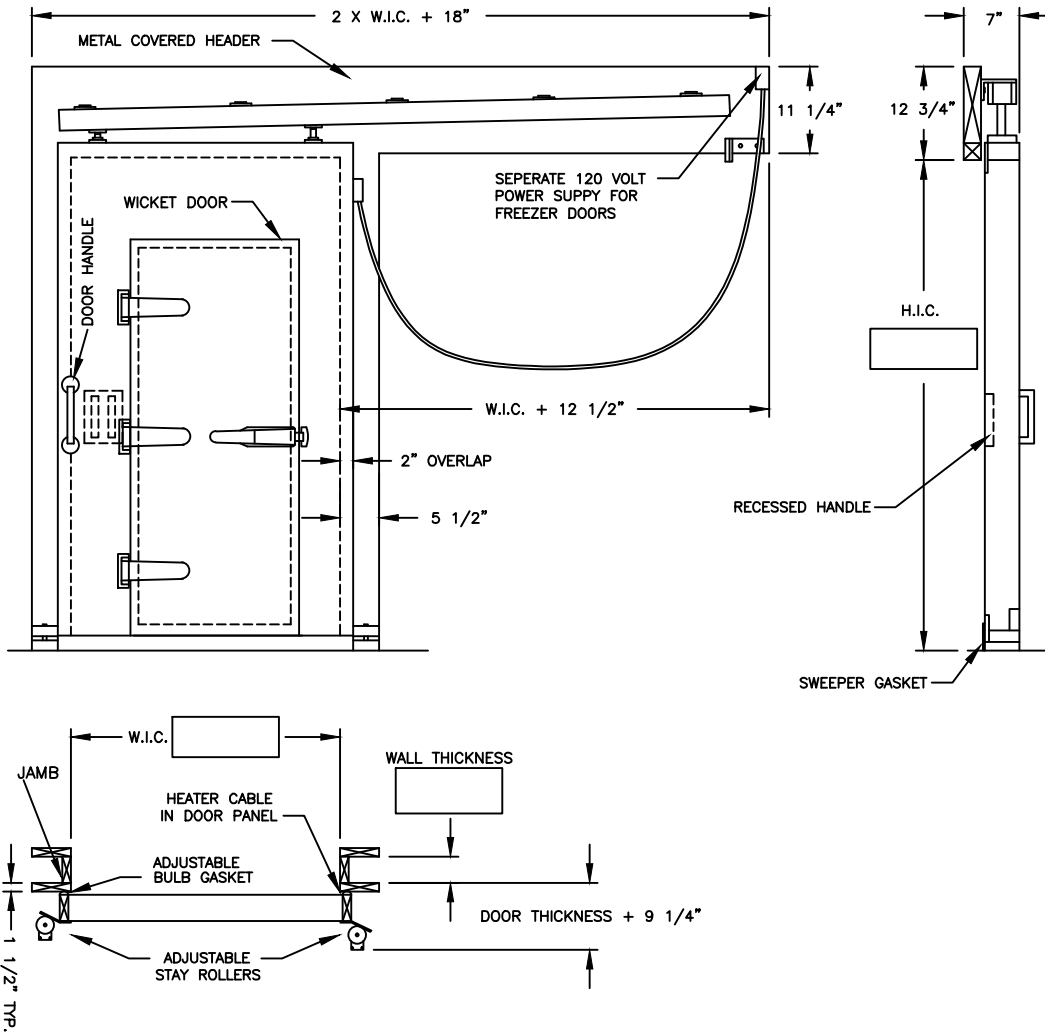

# WEILAND MANUAL SINGLE HORIZONTAL SLIDING DOOR WITH WICKET

DOOR NO.  DOOR QUANTITY  DOOR SIZE: W.I.C.  H.I.C.

HORIZONTAL SLIDE: LEFT HAND (MIRROR IMAGE)  RIGHT HAND (SHOWN)

INFIT SWING: LEFT HAND (MIRROR IMAGE)  RIGHT HAND (SHOWN)

1. DOOR PANEL: F.I.P. POLYURETHANE INSULATION CORE
- 3" Thick Door
  - 4" Thick Door
  - 5" Thick Door
  - 6" Thick Door

COOLER  FREEZER  INDUSTRIAL

2. DOOR
- MOLDED FIBERGLASS (WHITE)
  - WHITE STUCCO EMBOSSED GALV.
  - MILL FINISH GALV.
  - STAINLESS STEEL

3. DOOR CASEMENTS
- WHITE STUCCO EMBOSSED GALV.
  - MILL FIN. GALV.
  - STAINLESS STEEL

4. DOOR TRIM
- GALVANIZED STEEL
  - STAINLESS STEEL

5. OPTIONS
- A. HEATER CABLE-FREEZER DOOR (4 SIDES)
  - B. JAMBS
  - C. JAMB DEPTH
  - D. INSIDE TRIM (1 1/2" x 5 1/2" STD.)
  - E. MIRRORED IMAGE HEADER
  - F. VERTICAL END SUPPORTS
  - F. KICK PLATE
  - GALVANIZED STEEL  STAINLESS STEEL
  - STD. HEIGHT 12"  18"  24"  36"
  - ONE SIDE  TWO SIDES
  - G. LOCKING DEVICE
  - H. VISION PANEL (12" x 18" x 1/2")
  - INSULATED GLASS  POLYCARBONATE
  - HEATED
  - I. U.S.D.A. APPROVAL